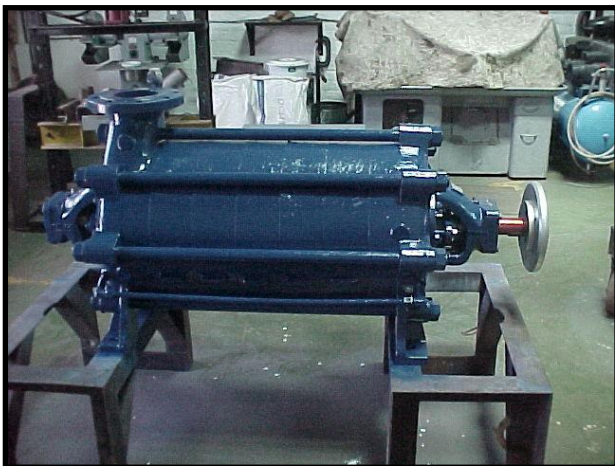

3 x 14" HC 1 Stage VIT Pumps refurbished & ready for despatch to the Copper Belt in Zambia

WKLN 6 Stage in Paint Shop

WKLN 4 Stage & 6" x 8" DESC Pump

Axial Flow Irrigation Pump for Zambia